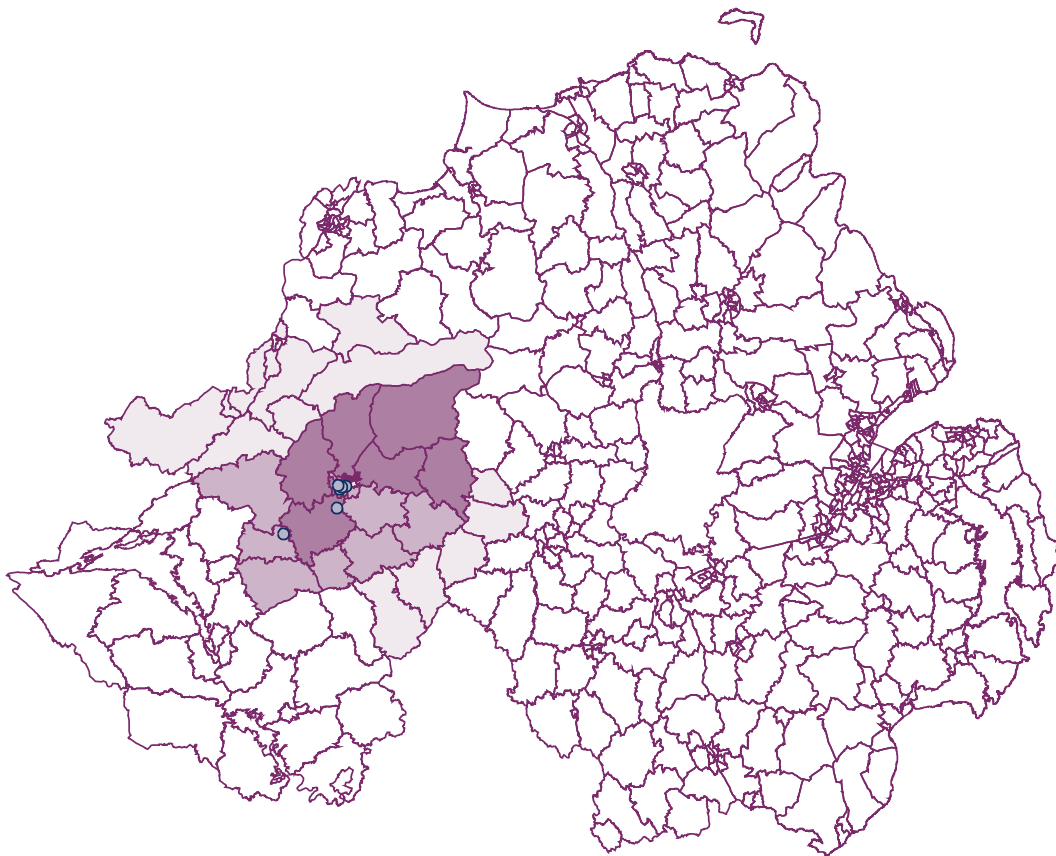

MID TYRONE

Mapping: d.mckinstry@qub.ac.uk

*Mapping is reproduced by permission of the Ordnance Survey of Northern Ireland
© Crown Copyright 2001
Permit Number 1810*