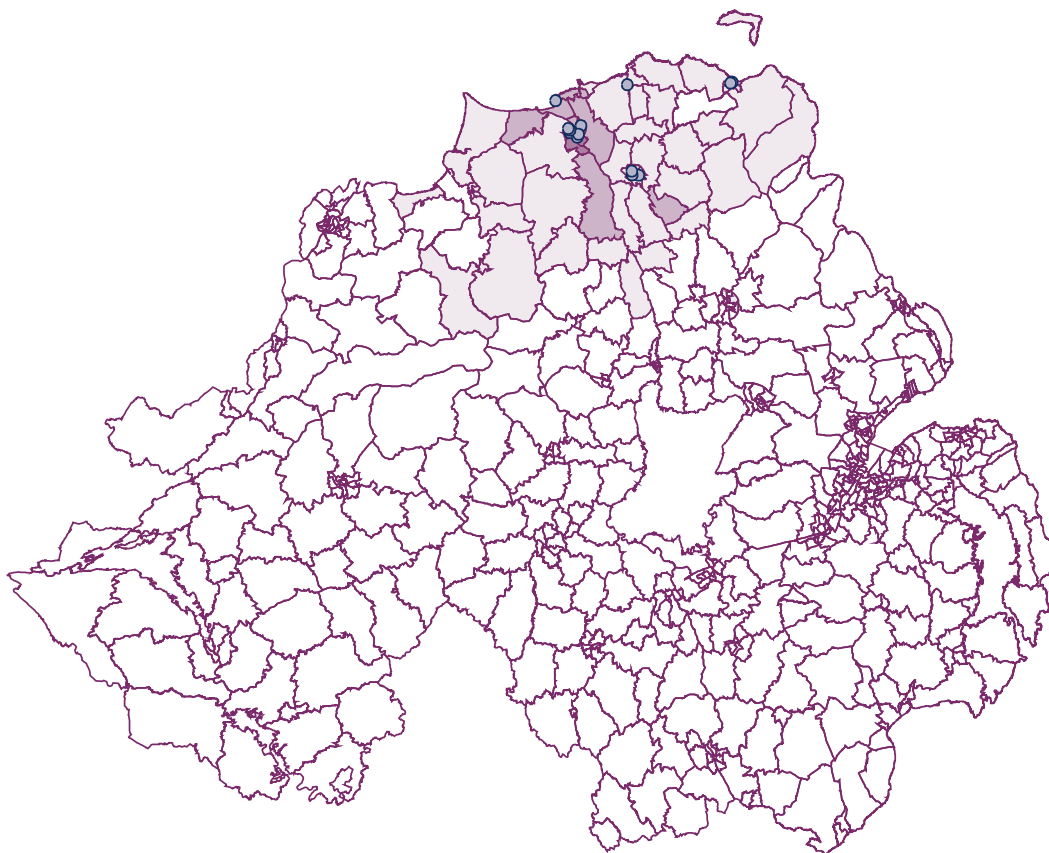

NORTH ANTRIM

Mapping: d.mckinstry@qub.ac.uk

*Mapping is reproduced by permission of the Ordnance Survey of Northern Ireland
© Crown Copyright 2001
Permit Number 1810*